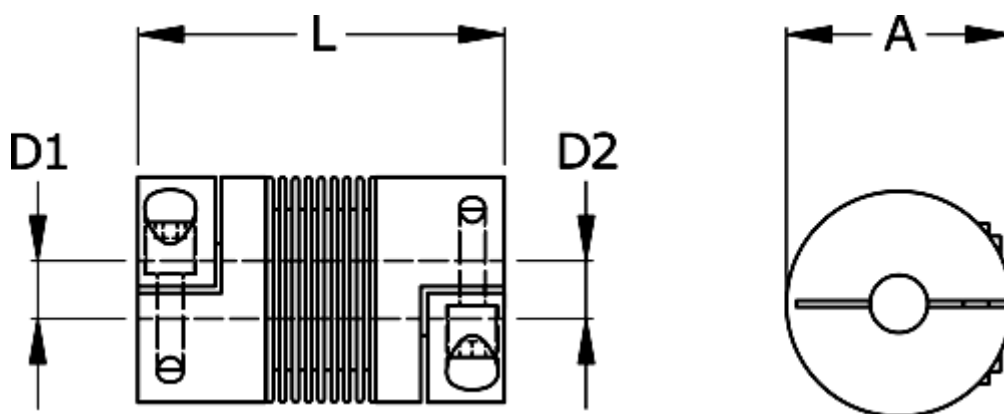

# Data Sheet

Article number: 3330201000471525

Description: Bellow coupling type 2 size100  
Length 47 mm, bore 15/25 mm

## Measures

A	= 40.5
D1	= 15
D2	= 25
L	= 47
Nom. torque NM (Tkn)	= 10